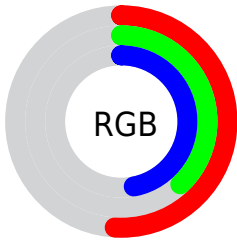

Distribution

Red (51%)

Green (38%)

Blue (47%)