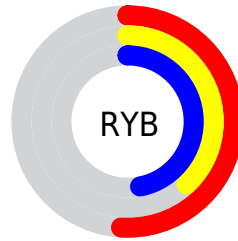

## Conversions Part 2

<b>Format</b>	<b>Color</b>
<b>R<sub>YB</sub></b>	131, 98, 119
Decimal	8610423
CIE <sub>Lab</sub>	45.49, 17.00, -6.58
CIE <sub>LCh</sub>	45, 18.232, 338.830
Yxy	14.8926, 0.3320, 0.2899
Android (android.graphics.Color)	4286800503 (0xFF836277)
YUV	110.2610, 4.3083, 18.1881
Hunter-Lab	38.5909, 11.3646, -2.8355

# Details

The RGB color **131, 98, 119** is a dark color, and the websafe version is hex **996666**. A complement of this color would be **98, 131, 110**, and the grayscale version is **110, 110, 110**.

A 20% lighter version of the original color is **184, 149, 171**, and **81, 51, 71** is the 20% darker color. If you saturate the color by 10%, you get **131, 85, 114**, and if you desaturate by 10%, it is **131, 111, 124**.

# Distribution

Red (51%)

Green (38%)

Blue (47%)

Red (51%)

Yellow (38%)

Blue (47%)

Cyan (0%)