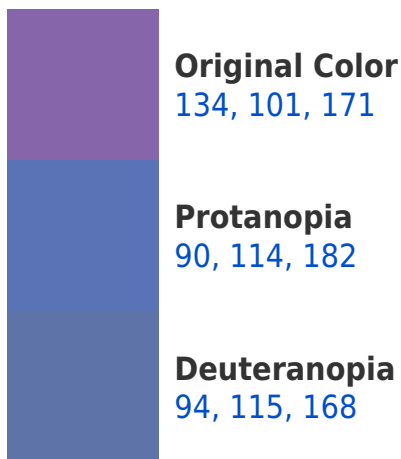

# Black Background

This preview shows how the RGB color 134, 101, 171 looks on a black background.

## RGB 134, 101, 171 Background

This preview shows how black text looks on a background with the RGB color 134, 101, 171.

This preview shows how white text looks on a background with the RGB color 134, 101, 171.

## Dichromacy

**Tritanopia**  
125, 112, 121

# Trichromacy

**Original Color**  
134, 101, 171

**Protanomaly**  
106, 109, 178

**Deuteranomaly**  
109, 110, 169

**Tritanomaly**  
128, 108, 139