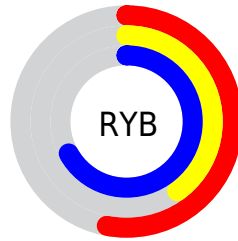

# Details

The RGB color **134, 101, 171** is a dark color, and the websafe version is hex **996699**. A complement of this color would be **138, 171, 101**, and the grayscale version is **119, 119, 119**.

A 20% lighter version of the original color is **188, 152, 227**, and **82, 53, 118** is the 20% darker color. If you saturate the color by 10%, you get **125, 84, 171**, and if you desaturate by 10%, it is **143, 118, 171**.

# Distribution

Red (53%)

Green (40%)

Blue (67%)

Red (53%)

Yellow (40%)

Blue (67%)

Cyan (22%)