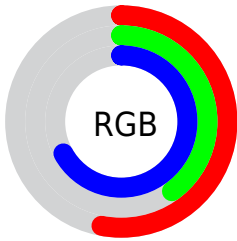

Distribution

Red (53%)

Green (40%)

Blue (67%)