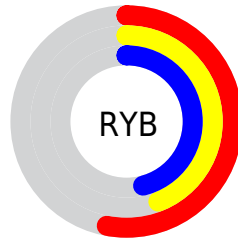

Details

The RGB color **135, 111, 118** is a dark color, and the websafe version is hex **666666**. A complement of this color would be **111, 135, 128**, and the grayscale version is **119, 119, 119**.

A 20% lighter version of the original color is **188, 163, 170**, and **85, 63, 70** is the 20% darker color. If you saturate the color by 10%, you get **135, 98, 108**, and if you desaturate by 10%, it is **135, 125, 128**.

Distribution

Red (53%)

Green (44%)

Blue (46%)

Red (53%)

Yellow (44%)

Blue (46%)

Cyan (0%)