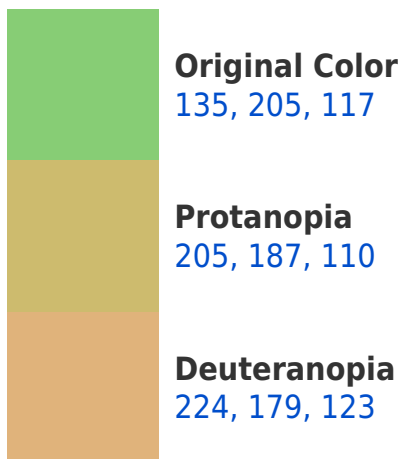

# Black Background

This preview shows how the RGB color 135, 205, 117 looks on a black background.

## RGB 135, 205, 117 Background

This preview shows how black text looks on a background with the RGB color 135, 205, 117.

This preview shows how white text looks on a background with the RGB color 135, 205, 117.

## Dichromacy

**Tritanopia**  
151, 194, 210

# Trichromacy

**Original Color**

135, 205, 117

**Protanomaly**

180, 194, 113

**Deuteranomaly**

192, 188, 121

**Tritanomaly**