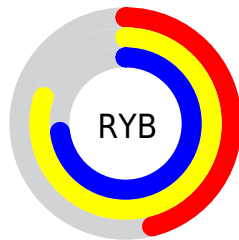

- Red (46%)
- Yellow (80%)
- Blue (73%)