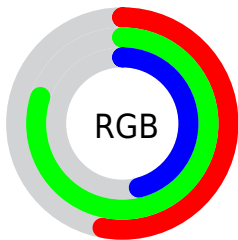

Distribution

- Red (53%)
- Green (80%)
- Blue (46%)