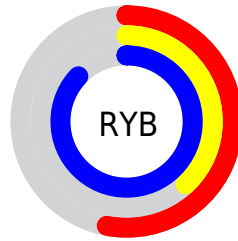

- Red (53%)
- Yellow (38%)
- Blue (87%)