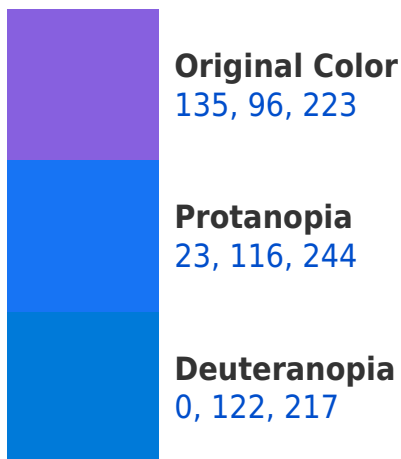

# Black Background

This preview shows how the RGB color 135, 96, 223 looks on a black background.

## RGB 135, 96, 223 Background

This preview shows how black text looks on a background with the RGB color 135, 96, 223.

This preview shows how white text looks on a background with the RGB color 135, 96, 223.

## Dichromacy

**Tritanopia**  
114, 121, 130

# Trichromacy

**Original Color**

135, 96, 223

**Protanomaly**

64, 109, 236

**Deuteranomaly**

49, 113, 219

**Tritanomaly**