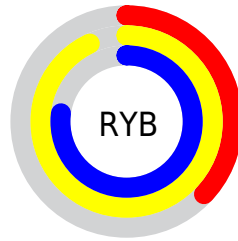

Red (37%)

Yellow (93%)

Blue (77%)