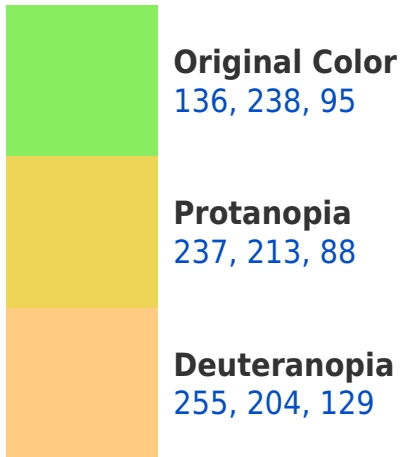

A 20% lighter version of the original color is **195, 255, 150**, and **76, 181, 38** is the 20% darker color. If you saturate the color by 10%, you get **119, 238, 71**, and if you desaturate by 10%, it is **153, 238, 119**.

238, 95, 209

116, 108, 120

131, 0, 184

40, 0, 56

Previews

White Background

This preview shows how the RGB color 136, 238, 95 looks on a white background.

Color Contrast Check

RGB 136, 238, 95 Background

This preview shows how black text looks on a background with the RGB color 136, 238, 95.

This preview shows how white text looks on a background with the RGB color 136, 238, 95.

Dichromacy

Tritanopia
161, 223, 241

Trichromacy

Original Color

136, 238, 95

Protanomaly

200, 222, 91

Deuteranomaly