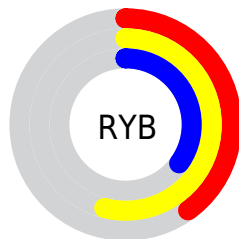

# Details

The RGB color **137, 127, 90** is a dark color, and the websafe version is hex **999966**. A complement of this color would be **90, 100, 137**, and the grayscale version is **126, 126, 126**.

A 20% lighter version of the original color is **191, 180, 140**, and **86, 78, 44** is the 20% darker color. If you saturate the color by 10%, you get **137, 124, 76**, and if you desaturate by 10%, it is **137, 130, 104**.

# Distribution

Red (54%)

Green (50%)

Blue (35%)

Red (40%)

Yellow (54%)

Blue (35%)

Cyan (0%)