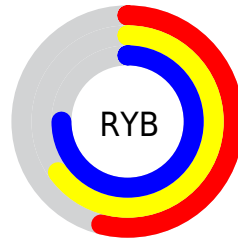

Details

The RGB color **137, 191, 183** is a light color, and the websafe version is hex **99CCCC**. A complement of this color would be **191, 137, 145**, and the grayscale version is **174, 174, 174**.

A 20% lighter version of the original color is **192, 247, 239**, and **85, 137, 130** is the 20% darker color. If you saturate the color by 10%, you get **118, 191, 180**, and if you desaturate by 10%, it is **156, 191, 186**.

Distribution

Red (54%)

Green (75%)

Blue (72%)

Red (54%)

Yellow (65%)

Blue (75%)

Cyan (28%)