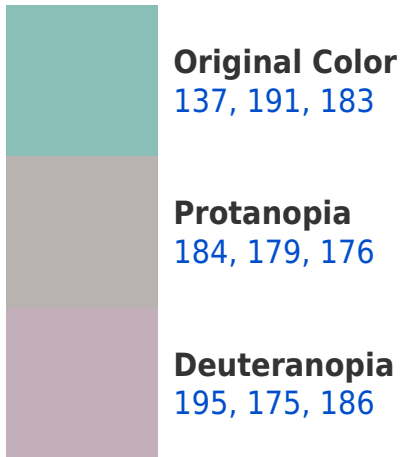

A 20% lighter version of the original color is **192, 247, 239**, and **85, 137, 130** is the 20% darker color. If you saturate the color by 10%, you get **118, 191, 180**, and if you desaturate by 10%, it is **156, 191, 186**.

191, 156, 137

94, 85, 86

158, 0, 23

31, 0, 5

Previews

White Background

This preview shows how the RGB color 137, 191, 183 looks on a white background.

Color Contrast Check

RGB 137, 191, 183 Background

This preview shows how black text looks on a background with the RGB color 137, 191, 183.

This preview shows how white text looks on a background with the RGB color 137, 191, 183.

Dichromacy

Tritanopia
141, 188, 203

Trichromacy

Original Color
137, 191, 183

Protanomaly
167, 183, 179

Deuteranomaly
174, 181, 185

Tritanomaly
140, 189, 196

Monochromacy