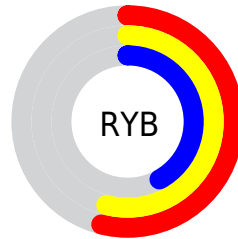

## Conversions Part 2

Format	Color
<a href="#">RYB</a>	<a href="#">138, 138, 106</a>
Decimal	<a href="#">9075306</a>
CIELab	<a href="#">52.25, 3.44, 11.01</a>
CIElCh	<a href="#">52, 11.541, 72.634</a>
Yxy	<a href="#">20.3629, 0.3521, 0.3578</a>
Android (android.graphics.Color)	<a href="#">4287265386</a> <a href="#">(0xFF8A7A6A)</a>
YUV	<a href="#">124.9600, -9.3473, 11.4361</a>
Hunter-Lab	<a href="#">45.1253, 0.3110, 9.8956</a>

# Details

The RGB color **138, 122, 106** is a dark color, and the websafe version is hex **666666**. A complement of this color would be **106, 122, 138**, and the grayscale version is **125, 125, 125**.

A 20% lighter version of the original color is **192, 174, 157**, and **88, 73, 59** is the 20% darker color. If you saturate the color by 10%, you get **138, 115, 92**, and if you desaturate by 10%, it is **138, 129, 120**.

# Distribution

Red (54%)

Green (48%)

Blue (42%)

Red (54%)

Yellow (54%)

Blue (42%)

Cyan (0%)