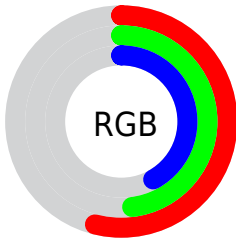

Distribution

Red (54%)

Green (48%)

Blue (42%)