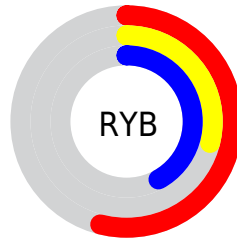

- Red (54%)
- Yellow (29%)
- Blue (42%)