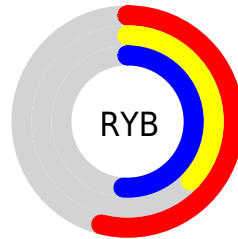

Conversions

Conversions Part 2

Format	Color
R_{YB}	138, 95, 131
Decimal	9068419
CIE _{Lab}	45.94, 23.66, -13.05
CIE _{LCh}	46, 27.017, 331.123
Yxy	15.2264, 0.3257, 0.2656
Android (android.graphics.Color)	4287258499 (0xFF8A5F83)
YUV	111.9610, 9.3862, 22.8362
Hunter-Lab	39.0210, 17.1192, -8.2822

Details

The RGB color **138, 95, 131** is a dark color, and the websafe version is hex **996699**. A complement of this color would be **95, 138, 102**, and the grayscale version is **112, 112, 112**.

A 20% lighter version of the original color is **192, 146, 184**, and **87, 48, 82** is the 20% darker color. If you saturate the color by 10%, you get **138, 81, 129**, and if you desaturate by 10%, it is **138, 109, 133**.

Distribution

- Red (54%)
- Green (37%)
- Blue (51%)

- Red (54%)
- Yellow (37%)
- Blue (51%)

- Cyan (0%)
- Magenta (31%)
- Yellow (5%)
- Black (46%)

- Cyan (46%)
- Magenta (63%)
- Yellow (49%)

Brightness & Saturation Gradients