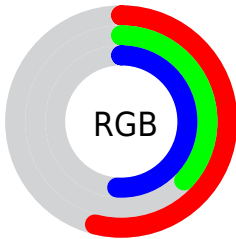

Distribution

- Red (54%)
- Green (37%)
- Blue (51%)