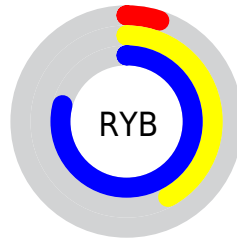

- Red (5%)
- Yellow (42%)
- Blue (79%)