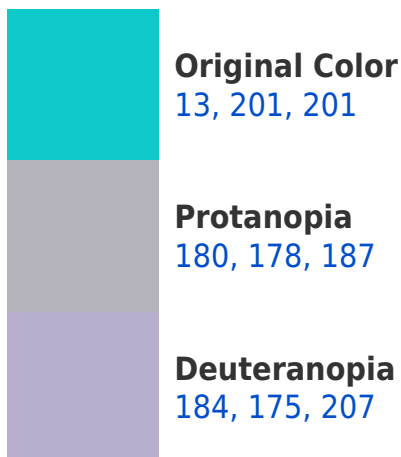

White Background

This preview shows how the RGB color 13, 201, 201 looks on a white background.

Color Contrast Check

Large Text (above 18pt) WCAG AA × Fail

Any Text WCAG AA × Fail

Large Text (above 18pt) WCAG AAA × Fail

Any Text WCAG AAA ✓ Pass

If you want to check with other color combinations, try the [Color Contrast Checker](#).

RGB 13, 201, 201 Background

This preview shows how black text looks on a background with the RGB color 13, 201, 201.

This preview shows how white text looks on a background with the RGB color 13, 201, 201.

Color Blindness Simulation

Color vision deficiency is a very complex topic, and I could not describe the different causes any better than Wikipedia does, so if you want to learn more, you should check out their [article about color blindness](#).

Dichromacy

Tritanopia
38, 199, 215

Trichromacy

Original Color
13, 201, 201

Protanomaly
119, 186, 192

Deuteranomaly
122, 184, 205

Tritanomaly
29, 200, 210

Monochromacy