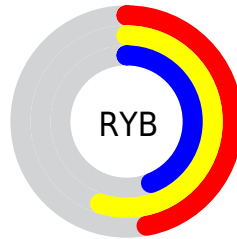

Details

The RGB color **141, 135, 111** is a dark color, and the websafe version is hex **999999**. A complement of this color would be **111, 117, 141**, and the grayscale version is **134, 134, 134**.

A 20% lighter version of the original color is **195, 188, 163**, and **91, 85, 63** is the 20% darker color. If you saturate the color by 10%, you get **141, 132, 97**, and if you desaturate by 10%, it is **141, 138, 125**.

Distribution

Red (55%)

Green (53%)

Blue (44%)

Red (47%)

Yellow (55%)

Blue (44%)

Cyan (0%)