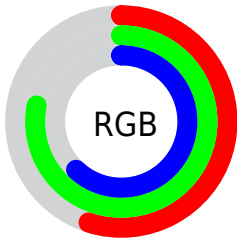

Distribution

- Red (55%)
- Green (78%)
- Blue (62%)