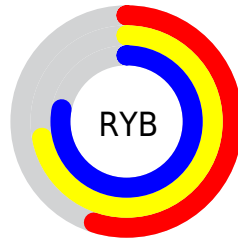

- Red (55%)
- Yellow (72%)
- Blue (78%)