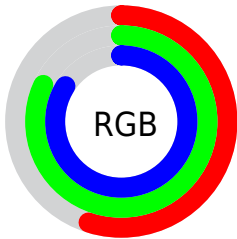

Distribution

Red (55%)

Green (82%)

Blue (84%)