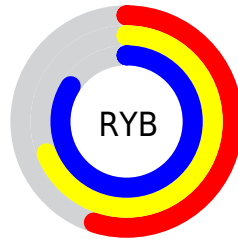

Details

The RGB color **141, 208, 215** is a light color, and the websafe version is hex **99CCCC**. A complement of this color would be **215, 148, 141**, and the grayscale version is **189, 189, 189**.

A 20% lighter version of the original color is **197, 255, 255**, and **87, 153, 160** is the 20% darker color. If you saturate the color by 10%, you get **120, 206, 215**, and if you desaturate by 10%, it is **163, 210, 215**.

Distribution

Red (55%)

Green (82%)

Blue (84%)

Red (55%)

Yellow (69%)

Blue (84%)

Cyan (34%)