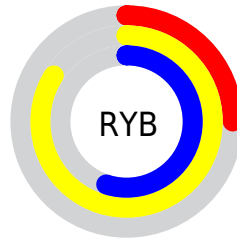

- Red (25%)
- Yellow (84%)
- Blue (55%)