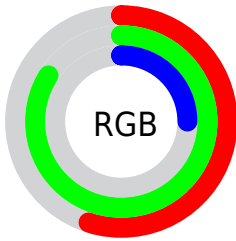

Distribution

- Red (55%)
- Green (84%)
- Blue (25%)