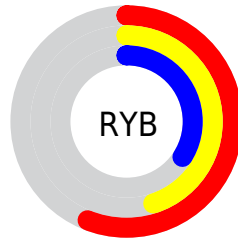

- Red (56%)
- Yellow (45%)
- Blue (34%)