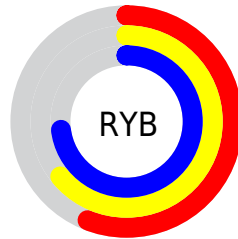

- Red (56%)
- Yellow (64%)
- Blue (73%)