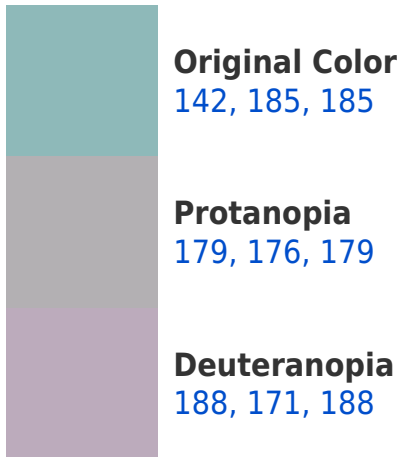

A 20% lighter version of the original color is **197, 241, 241**, and **90, 132, 132** is the 20% darker color. If you saturate the color by 10%, you get **124, 185, 185**, and if you desaturate by 10%, it is **161, 185, 185**.

185, 164, 142

92, 83, 92

156, 0, 156

28, 0, 28

Previews

White Background

This preview shows how the RGB color 142, 185, 185 looks on a white background.

Color Contrast Check

RGB 142, 185, 185 Background

This preview shows how black text looks on a background with the RGB color 142, 185, 185.

This preview shows how white text looks on a background with the RGB color 142, 185, 185.

Dichromacy

Tritanopia
145, 183, 198

Trichromacy

Original Color

142, 185, 185

Protanomaly

166, 179, 181

Deuteranomaly