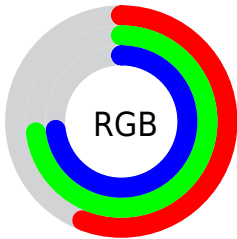

Distribution

- Red (56%)
- Green (73%)
- Blue (73%)