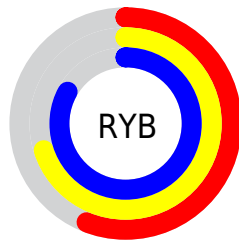

- Red (56%)
- Yellow (70%)
- Blue (83%)