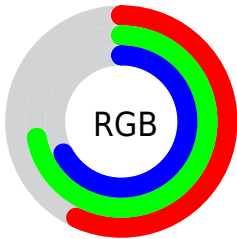

Distribution

Red (57%)

Green (72%)

Blue (67%)