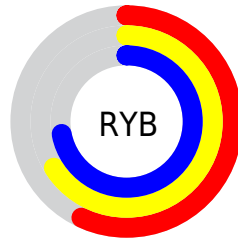

Details

The RGB color **145, 183, 171** is a light color, and the websafe version is hex **99CCCC**. A complement of this color would be **183, 145, 157**, and the grayscale version is **170, 170, 170**.

A 20% lighter version of the original color is **199, 239, 226**, and **94, 130, 119** is the 20% darker color. If you saturate the color by 10%, you get **127, 183, 165**, and if you desaturate by 10%, it is **163, 183, 177**.

Distribution

Red (57%)

Green (72%)

Blue (67%)

Red (57%)

Yellow (66%)

Blue (72%)

Cyan (21%)