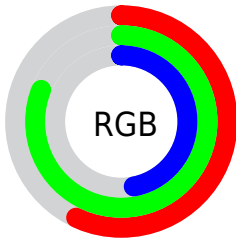

Distribution

Red (57%)

Green (81%)

Blue (47%)