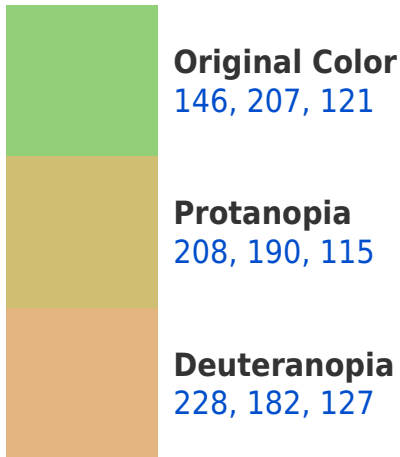

Color Blindness Simulation

Color vision deficiency is a very complex topic, and I could not describe the different causes any better than Wikipedia does, so if you want to learn more, you should check out their [article about color blindness](#).

Dichromacy