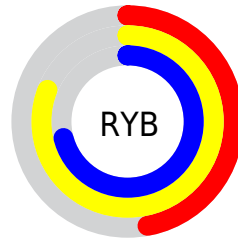

# Details

The RGB color **146, 207, 121** is a light color, and the websafe version is hex **99CC66**. A complement of this color would be **182, 121, 207**, and the grayscale version is **179, 179, 179**.

A 20% lighter version of the original color is **202, 255, 174**, and **92, 152, 71** is the 20% darker color. If you saturate the color by 10%, you get **131, 207, 100**, and if you desaturate by 10%, it is **161, 207, 142**.

# Distribution

Red (57%)

Green (81%)

Blue (47%)

Red (47%)

Yellow (81%)

Blue (71%)

Cyan (29%)