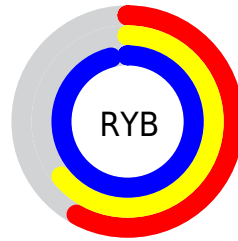

# Details

The RGB color **147, 165, 244** is a light color, and the websafe version is hex **9999FF**. A complement of this color would be **244, 226, 147**, and the grayscale version is **168, 168, 168**.

A 20% lighter version of the original color is **204, 220, 255**, and **92, 113, 187** is the 20% darker color. If you saturate the color by 10%, you get **123, 145, 244**, and if you desaturate by 10%, it is **171, 185, 244**.

# Distribution

Red (58%)

Green (65%)

Blue (96%)

Red (58%)

Yellow (64%)

Blue (96%)

Cyan (40%)