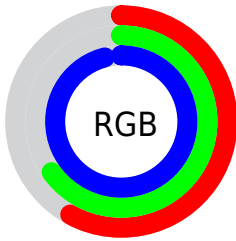

Distribution

Red (58%)

Green (65%)

Blue (96%)