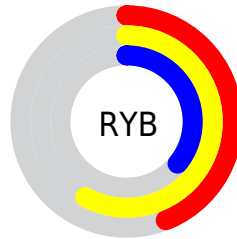

- Red (44%)
- Yellow (58%)
- Blue (36%)