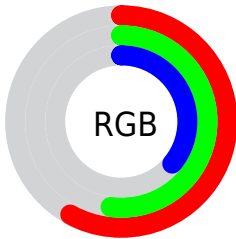

Distribution

- Red (58%)
- Green (52%)
- Blue (36%)