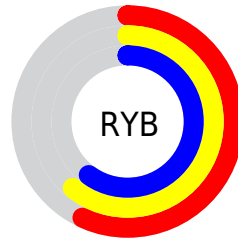

Details

The RGB color **148, 155, 145** is a light color, and the websafe version is hex **999999**. A complement of this color would be **152, 145, 155**, and the grayscale version is **152, 152, 152**.

A 20% lighter version of the original color is **202, 209, 199**, and **97, 104, 95** is the 20% darker color. If you saturate the color by 10%, you get **137, 155, 130**, and if you desaturate by 10%, it is **159, 155, 161**.

Distribution

Red (58%)

Green (61%)

Blue (57%)

Red (57%)

Yellow (61%)

Blue (60%)

Cyan (5%)