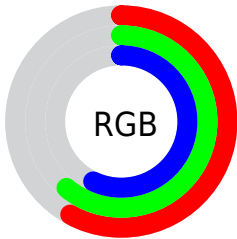

Distribution

Red (58%)

Green (61%)

Blue (57%)