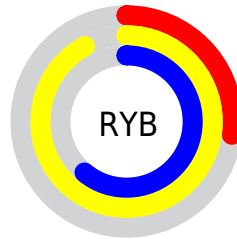

Details

The RGB color **149, 235, 69** is a light color, and the websafe version is hex **99FF66**. The color can be described as light muted chartreuse. A complement of this color would be **155, 69, 235**, and the grayscale version is **191, 191, 191**.

A 20% lighter version of the original color is **208, 255, 126**, and **90, 179, 0** is the 20% darker color. If you saturate the color by 10%, you get **137, 235, 46**, and if you desaturate by 10%, it is **161, 235, 93**.

Distribution

Red (58%)

Green (92%)

Blue (27%)

Red (27%)

Yellow (92%)

Blue (61%)

Cyan (37%)