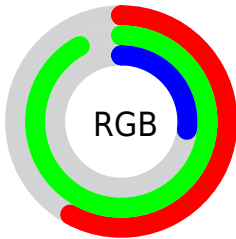

Distribution

Red (58%)

Green (92%)

Blue (27%)