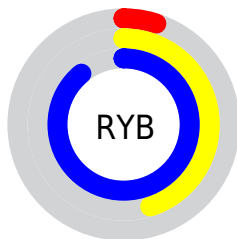

- Red (5%)
- Yellow (45%)
- Blue (89%)