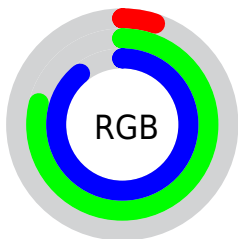

Distribution

- Red (5%)
- Green (79%)
- Blue (89%)