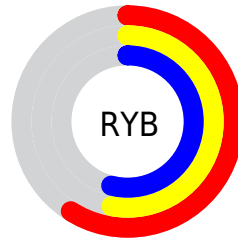

Details

The RGB color **150, 135, 137** is a dark color, and the websafe version is hex **999999**. A complement of this color would be **135, 150, 148**, and the grayscale version is **140, 140, 140**.

A 20% lighter version of the original color is **204, 188, 190**, and **99, 85, 87** is the 20% darker color. If you saturate the color by 10%, you get **150, 120, 124**, and if you desaturate by 10%, it is **150, 150, 150**.

Distribution

Red (59%)

Green (53%)

Blue (54%)

Red (59%)

Yellow (53%)

Blue (54%)

Cyan (0%)