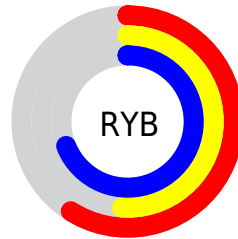

Details

The RGB color **151, 130, 176** is a light color, and the websafe version is hex **9999CC**. A complement of this color would be **155, 176, 130**, and the grayscale version is **141, 141, 141**.

A 20% lighter version of the original color is **206, 183, 232**, and **100, 81, 123** is the 20% darker color. If you saturate the color by 10%, you get **141, 112, 176**, and if you desaturate by 10%, it is **161, 148, 176**.

Distribution

Red (59%)

Green (51%)

Blue (69%)

Red (59%)

Yellow (51%)

Blue (69%)

Cyan (14%)