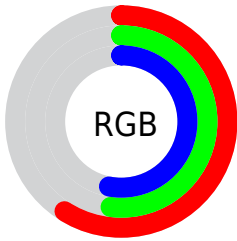

Distribution

Red (59%)

Green (52%)

Blue (53%)