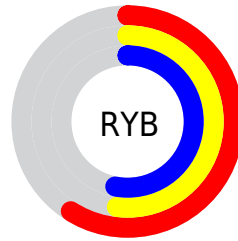

# Details

The RGB color **151, 132, 136** is a dark color, and the websafe version is hex **999999**. A complement of this color would be **132, 151, 147**, and the grayscale version is **138, 138, 138**.

A 20% lighter version of the original color is **205, 185, 189**, and **100, 83, 86** is the 20% darker color. If you saturate the color by 10%, you get **151, 117, 124**, and if you desaturate by 10%, it is **151, 147, 148**.

# Distribution

Red (59%)

Green (52%)

Blue (53%)

Red (59%)

Yellow (52%)

Blue (53%)

Cyan (0%)