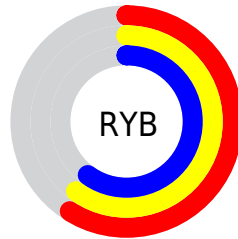

- Red (59%)
- Yellow (60%)
- Blue (60%)