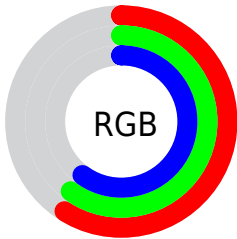

Distribution

- Red (59%)
- Green (60%)
- Blue (60%)