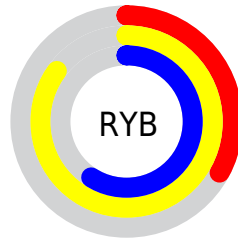

- Red (33%)
- Yellow (85%)
- Blue (59%)