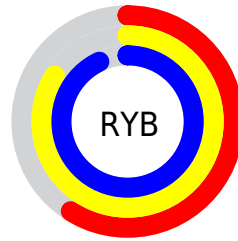

- Red (59%)
- Yellow (84%)
- Blue (93%)