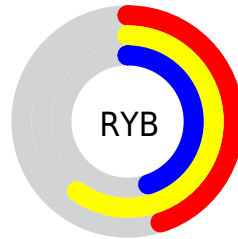

Details

The RGB color **152, 153, 114** is a dark color, and the websafe version is hex **999966**. A complement of this color would be **115, 114, 153**, and the grayscale version is **148, 148, 148**.

A 20% lighter version of the original color is **207, 207, 166**, and **101, 102, 66** is the 20% darker color. If you saturate the color by 10%, you get **152, 153, 99**, and if you desaturate by 10%, it is **152, 153, 129**.

Distribution

Red (60%)

Green (60%)

Blue (45%)

Red (45%)

Yellow (60%)

Blue (45%)

Cyan (1%)