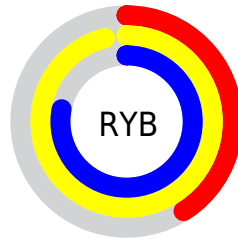

Details

The RGB color **152, 246, 105** is a light color, and the websafe version is hex **99FF66**. A complement of this color would be **199, 105, 246**, and the grayscale version is **202, 202, 202**.

A 20% lighter version of the original color is **211, 255, 160**, and **94, 189, 50** is the 20% darker color. If you saturate the color by 10%, you get **136, 246, 80**, and if you desaturate by 10%, it is **168, 246, 130**.

Distribution

Red (60%)

Green (96%)

Blue (41%)

Red (41%)

Yellow (96%)

Blue (78%)

Cyan (38%)