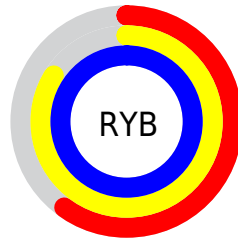

- Red (60%)
- Yellow (84%)
- Blue (99%)