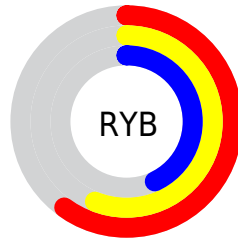

- Red (60%)
- Yellow (56%)
- Blue (43%)