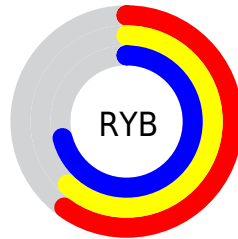

- Red (60%)
- Yellow (62%)
- Blue (71%)