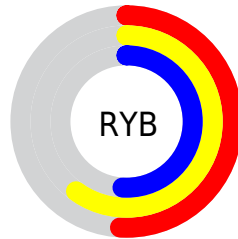

Details

The RGB color **154, 154, 129** is a dark color, and the websafe version is hex **999999**. A complement of this color would be **129, 129, 154**, and the grayscale version is **151, 151, 151**.

A 20% lighter version of the original color is **209, 208, 182**, and **103, 103, 80** is the 20% darker color. If you saturate the color by 10%, you get **154, 154, 114**, and if you desaturate by 10%, it is **154, 154, 144**.

Distribution

Red (60%)

Green (60%)

Blue (51%)

Red (51%)

Yellow (60%)

Blue (51%)

Cyan (0%)