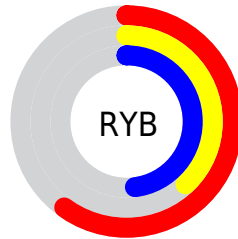

# Details

The RGB color **154, 97, 123** is a dark color, and the websafe version is hex **996666**. A complement of this color would be **97, 154, 128**, and the grayscale version is **117, 117, 117**.

A 20% lighter version of the original color is **209, 148, 175**, and **101, 49, 74** is the 20% darker color. If you saturate the color by 10%, you get **154, 82, 115**, and if you desaturate by 10%, it is **154, 112, 131**.

# Distribution

Red (60%)

Green (38%)

Blue (48%)

Red (60%)

Yellow (38%)

Blue (48%)

Cyan (0%)