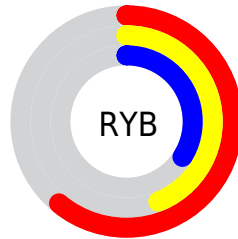

- Red (61%)
- Yellow (44%)
- Blue (34%)