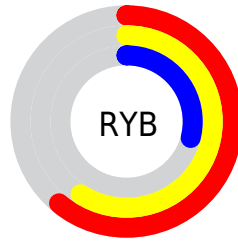

- Red (61%)
- Yellow (59%)
- Blue (29%)