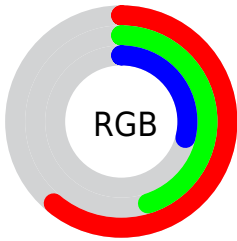

Distribution

- Red (61%)
- Green (45%)
- Blue (29%)