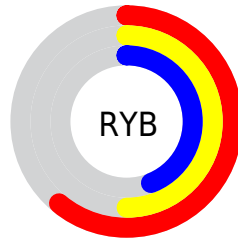

Details

The RGB color **155, 124, 113** is a dark color, and the websafe version is hex **996666**. A complement of this color would be **113, 144, 155**, and the grayscale version is **132, 132, 132**.

A 20% lighter version of the original color is **210, 177, 165**, and **103, 75, 65** is the 20% darker color. If you saturate the color by 10%, you get **155, 113, 98**, and if you desaturate by 10%, it is **155, 135, 129**.

Distribution

Red (61%)

Green (49%)

Blue (44%)

Red (61%)

Yellow (50%)

Blue (44%)

Cyan (0%)