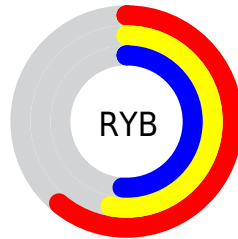

- Red (61%)
- Yellow (53%)
- Blue (51%)