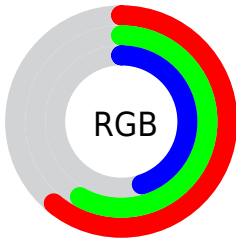

Distribution

- Red (61%)
- Green (58%)
- Blue (45%)