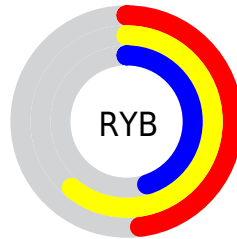

- Red (48%)
- Yellow (61%)
- Blue (45%)