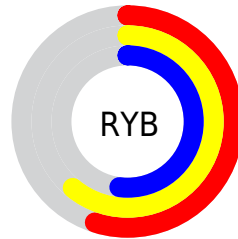

Details

The RGB color **155, 149, 133** is a dark color, and the websafe version is hex **999999**. A complement of this color would be **133, 139, 155**, and the grayscale version is **149, 149, 149**.

A 20% lighter version of the original color is **210, 203, 186**, and **104, 98, 83** is the 20% darker color. If you saturate the color by 10%, you get **155, 145, 118**, and if you desaturate by 10%, it is **155, 153, 149**.

Distribution

Red (61%)

Green (58%)

Blue (52%)

Red (55%)

Yellow (61%)

Blue (52%)

Cyan (0%)