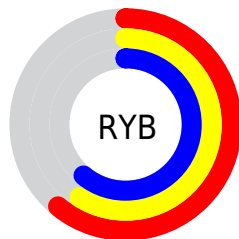

Details

The RGB color **155, 151, 155** is a light color, and the websafe version is hex **999999**. A complement of this color would be **151, 155, 151**, and the grayscale version is **153, 153, 153**.

A 20% lighter version of the original color is **209, 205, 209**, and **104, 100, 104** is the 20% darker color. If you saturate the color by 10%, you get **155, 136, 155**, and if you desaturate by 10%, it is **155, 167, 155**.

Distribution

Red (61%)

Green (59%)

Blue (61%)

Red (61%)

Yellow (59%)

Blue (61%)

Cyan (0%)