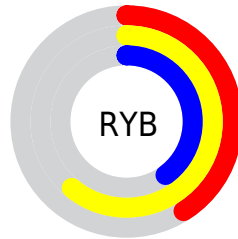

- Red (41%)
- Yellow (61%)
- Blue (40%)