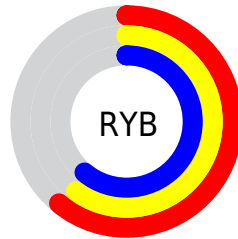

- Red (61%)
- Yellow (60%)
- Blue (61%)