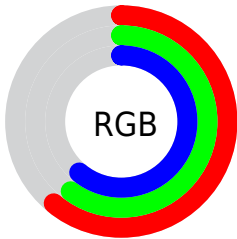

Distribution

- Red (61%)
- Green (60%)
- Blue (61%)