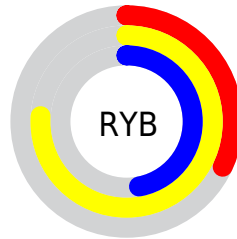

- Red (32%)
- Yellow (76%)
- Blue (47%)