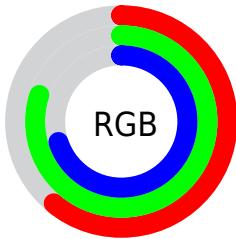

Distribution

- Red (61%)
- Green (80%)
- Blue (70%)