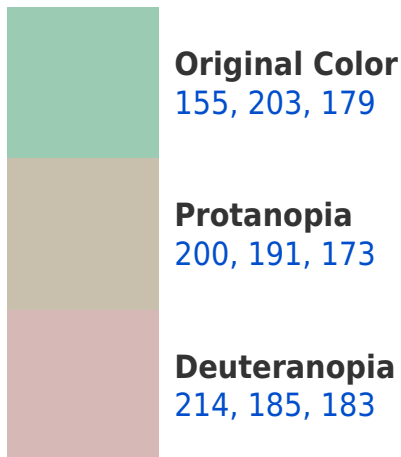

# Black Background

This preview shows how the RGB color 155, 203, 179 looks on a black background.

## RGB 155, 203, 179 Background

This preview shows how black text looks on a background with the RGB color 155, 203, 179.

This preview shows how white text looks on a background with the RGB color 155, 203, 179.

## Dichromacy

**Tritanopia**  
162, 198, 214

# Trichromacy

**Original Color**  
155, 203, 179

**Protanomaly**  
184, 195, 175

**Deuteranomaly**  
193, 192, 182

**Tritanomaly**  
159, 200, 201