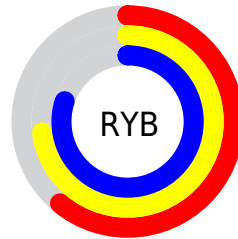

- Red (61%)
- Yellow (73%)
- Blue (80%)